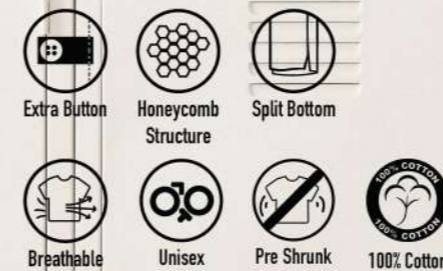

L1500

Honeycomb Polo

100% COTTON | 210GSM | XS - 3XL