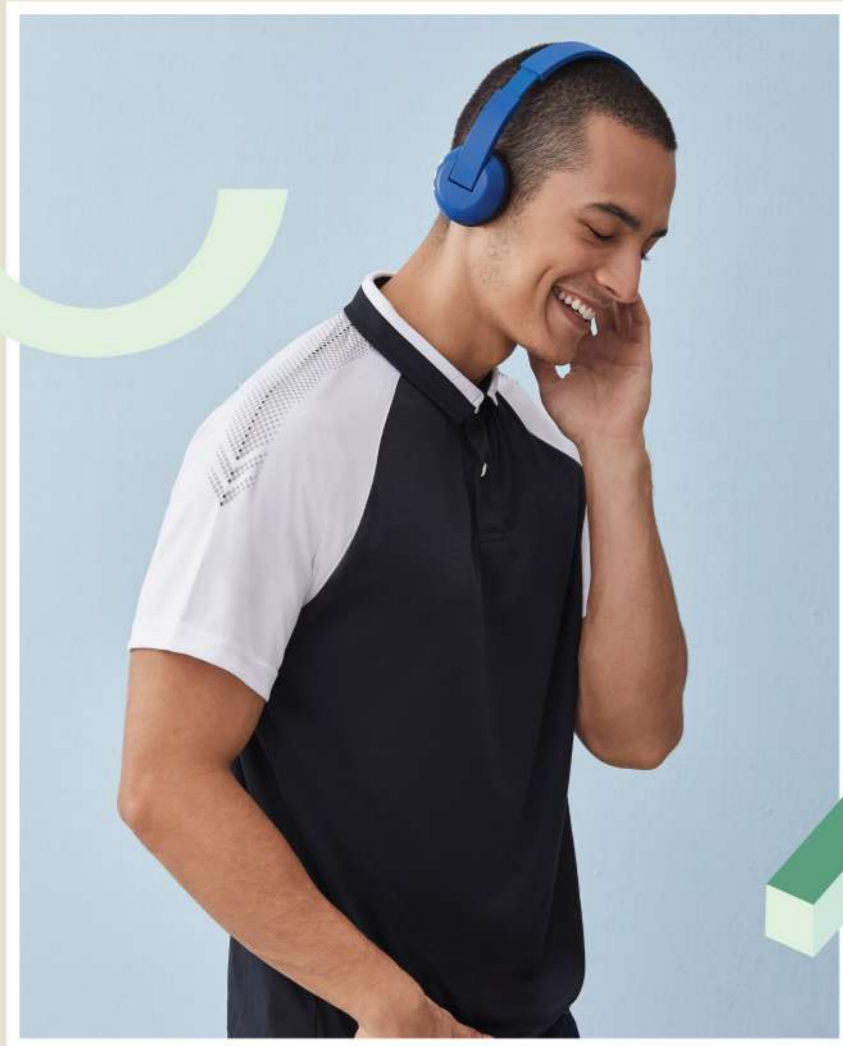

## Microfiber Polo

Dry Fit | 160GSM | XS - 3XL

SLEEVE

M35-01  
Black

M35-02  
Navy

M35-04  
Maroon

M35-07  
Royal Blue

SIZE	XS	S	M	L	XL	XXL	3XL
CHEST	36"	38"	40"	42"	44"	46"	48"
LENGTH	25"	26"	27"	28"	29"	30"	31"
SHOULDER	15"	16"	17"	18"	20"	21"	22"
SLEEVE	8.0"	8.0"	8.5"	9.0"	9.5"	10.0"	10.5"