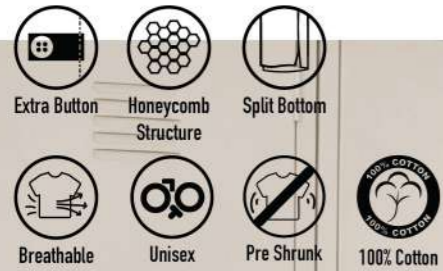

L1600

Honeycomb Polo

100% COTTON | 210GSM | XS - 3XL