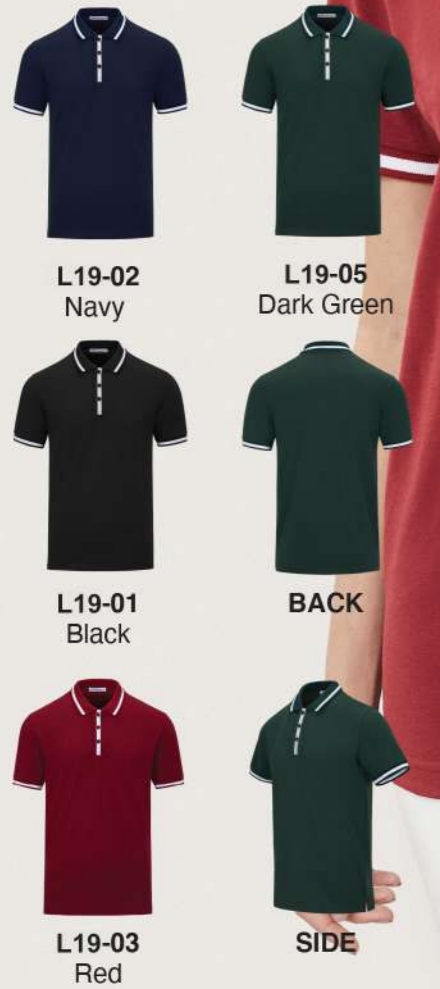

L1900

Honeycomb Polo

100% COTTON | 210GSM | XS - 3XL

Please refer to page 71 for size chart.

L2000

Honeycomb Polo

100% COTTON | 210GSM | XS - 3XL

SIZE	XS	S	M	L	XL	XXL	3XL
CHEST	36"	38"	40"	42"	44"	46"	48"
LENGTH	25"	26"	27"	28"	29"	30"	31"
SHOULDER	15"	16"	17"	18"	20"	21"	22"
SLEEVE	8.0"	8.0"	8.5"	9.0"	9.5"	10.0"	10.5"