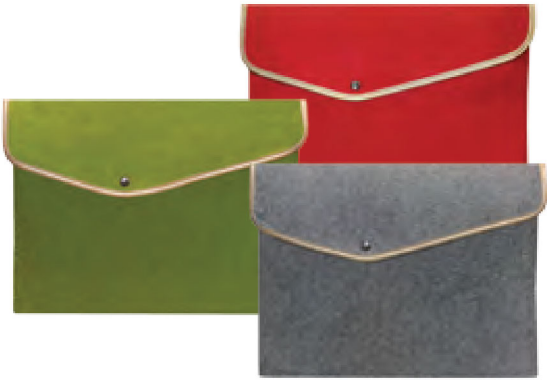

### GT 961

Material: 3mm / 495gsm Felt

Size (cm): 38(w) x 29(h)

(inch): 15(w) x 11.4(h)

color : ● ● ● ● ●

Ideally Use For Laptop Sleeve, Documents And Others

PU With Button Closure

Mouse Pad