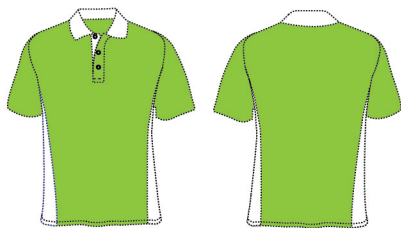

Apple Green / White T-shirt