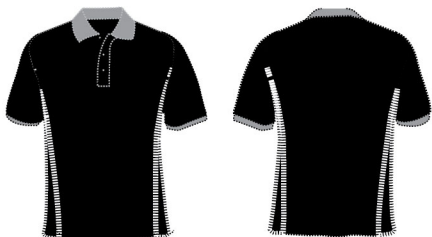

Black / Grey T-shirt