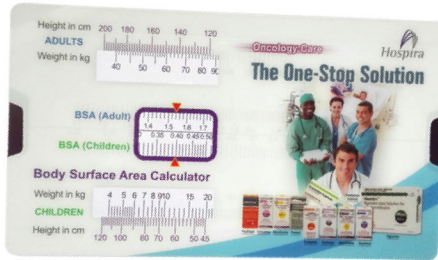

Body Surface Ruler

MG 902