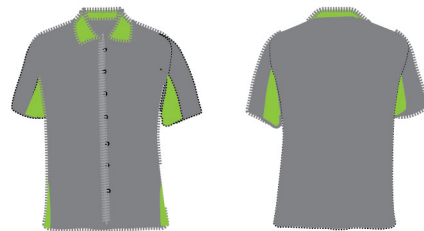

Grey / Green T-shirt