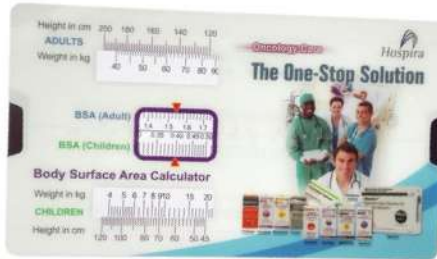

**Large Notebook**

Size(cm): 19.5(w) x 26.5(h)

BMI Measurement Tape

MG 901

Body Surface Ruler

MG 902

Spray Pen Hand Sanitizer

MG 904