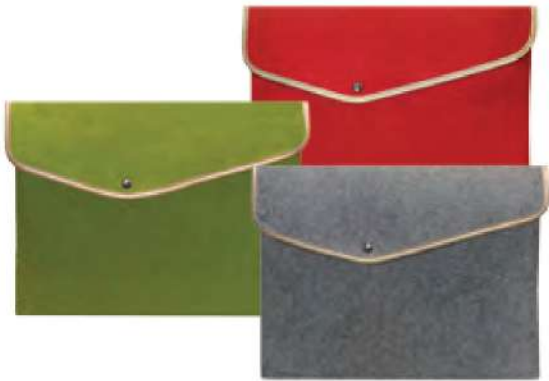

(inch): 15(w) x 11.4(h)

color : ● ● ● ● ●

Ideally Use For Laptop Sleeve, Documents And Others

PU With Button Closure

Mouse Pad

Multi-Purpose Case

GT 913

Material: 3mm / 495gsm Felt
 Size (cm): 38(w) x 29(h)
 (inch): 15(w) x 11.4(h)