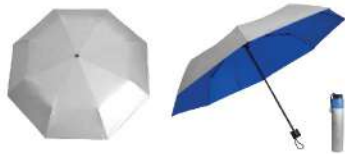

30 inch Nylon Umbrella

24 inch Silver Umbrella

21 inch 3 Fold Umbrella

30 inch Silver Umbrella

24 inch Silver Wooden Shaft Umbrella

30 inch Nylon Umbrella

28 inch Two Fold Silver Umbrella

24 inch Nylon Umbrella